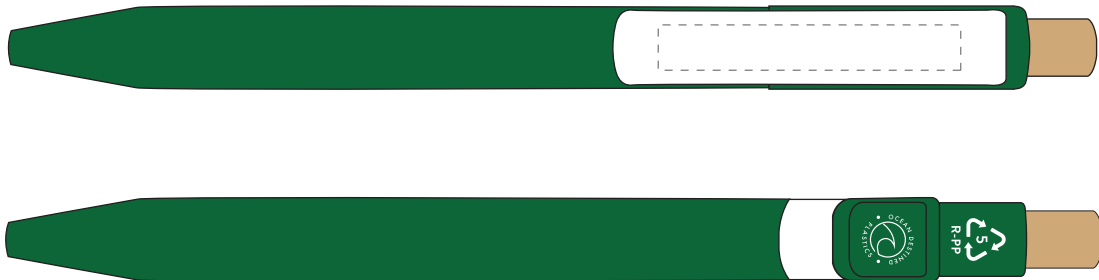

Your Ref:	Quantity:	Product Code: TPC000119
Our Ref:	Version: 1	Product Colour: GREEN

**PRINTING CONCERNS:****PRODUCT INFO:**

We stock this item in the following colours

**PANTONE REFERENCE(S)**

Full colour printing

ARTWORK SCALE 100%

ARTWORK SCALE 100%

Digital print area: 40mm x 6mm

Product Image for visualisation  
- colours may vary

**The dashed line is to demonstrate print area and will not appear on your printed item**